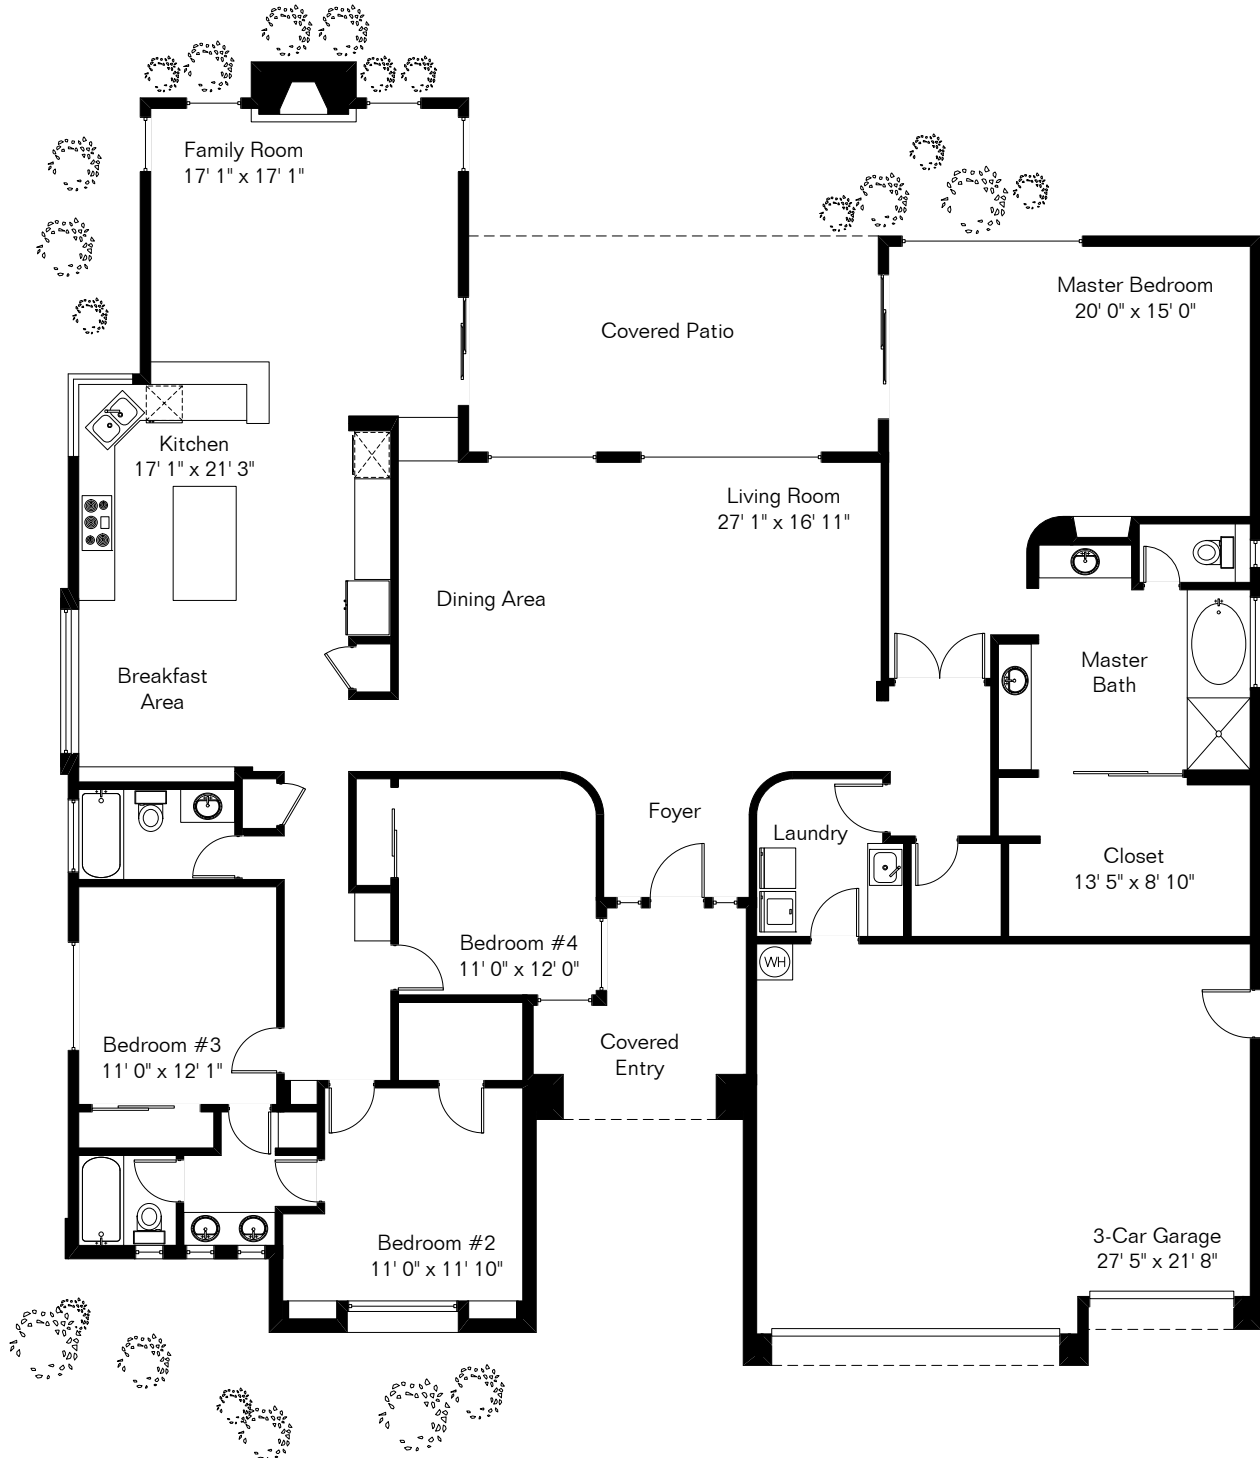

The square footages and room size information are deemed to be reliable but are not guaranteed and should be independently verified.

2443 N Lightning A Dr

Living Area 2,955 Sq Ft
Garage 624 Sq Ft

Site Visit March 2017

0 ft. 6 ft. 10 ft. 20 ft.

Copyright 2017 Floor Plans First! LLC
All Rights Reserved.

www.FloorPlansFirst.com

Toll Free (877) 887-1500
Voice (520) 881-1500
Fax (520) 791-7701

Floor Plans First!
See the Floor Plan First!